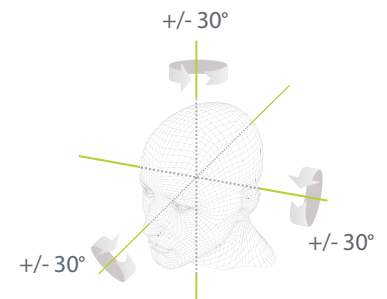

MiniAC

Linux-Based Hybrid-Biometric Access Control & Time and Attendance Terminal with Visible Light Facial Recognition & Palm Recognition

Compatible with **ZKBioSecurity** **easy TimePro**

Features

- Visible Light Facial Recognition
- Anti-spoofing algorithm against print attack (laser, color and B/W photos), videos attack and 3D mask attack
- Multiple verification methods: Face / Palm / Card / Password
- Available card modules: 125kHz ID card (EM) / RFID S50/S70 IC card (13.56MHz) 1k/4k
- Supplement light with adjustable brightness
- 1,000 face templates capacity, 800 palm templates capacity

2 meters of recognition distance and extra wide angle recognition

The recognition distance has been greatly extended to 2 meters, which significantly improves the maximum traffic rate. While most of the algorithms only support +/-15° of detectable face angle, MiniAC doubles the detection angle in terms of head rotation and tilt to +/- 30°.