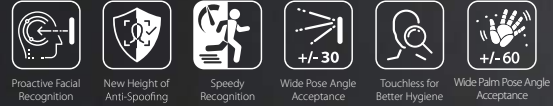

MiniAC

Linux-Based Hybrid-Biometric Access Control & Time and Attendance Terminal with Visible Light Facial Recognition & Palm Recognition

Compatible with **ZKBioSecurity** **easy TimePro**

Features

- Visible Light Facial Recognition
- Anti-spoofing algorithm against print attack (laser, color and B/W photos), videos attack and 3D mask attack
- Multiple verification methods: Face / Palm / Card / Password
- Available card modules: 125kHz ID card (EM) / RFID S50/S70 IC card (13.56MHz) 1k/4k
- Supplement light with adjustable brightness
- 1,000 face templates capacity, 800 palm templates capacity

Touchless palm authentication method with a novel hand tracking technique allowing angle tolerance as wide as +/-60° in the roll axis and a recognition distance of 50cm.

Specifications

Display	4" touch screen
Face Capacity	1,000
Palm Capacity	8,00
Card Capacity	1,000
Transactions	150,000
Operation System	Linux
Standard Functions	ID Card, ADMS, T9 Input, DST, Camera, 9-digit User ID, Access Levels, Groups, Holidays, Anti-passback, Record Query, Tamper Switch Alarm, Multiple Verification Methods
Hardware	900MHz Dual Core CPU; 512MB RAM / 512MB ROM; 2MP Binocular Camera; Adjustable LED Supplement Lighting
Communication	TCP/IP, WiFi, Wiegand Input/Output, RS485
Access Control Interface	3rd-party Electric Lock, Door Sensor, Exit Button, Alarm Output, Auxiliary Input
Optional Function	RFID S50/S70 IC card (13.56MHz) 1k/4k
Facial Recognition Speed	≤1s
Biometrics Algorithms	ZKFace V5.8 & ZKPalm V12.0
Power Supply	12V 3A
Working Humidity	10% ~ 90%
Working Temperature	0°C ~ 45°C (32°F ~ 113°F)
Dimensions (W*H*D)	72.94 * 157.94 * 23 (mm)
Net Weight	260g
Supported Software	ZKBioSecurity, easy TimePro