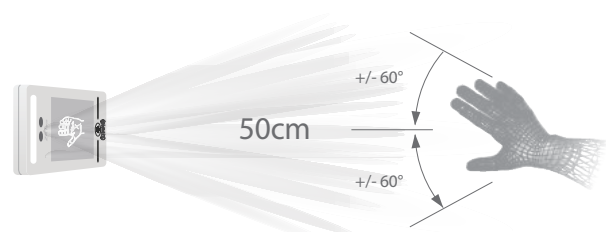

Touchless palm authentication method with a novel hand tracking technique allowing angle tolerance as wide as +/-60° in the roll axis and a recognition distance of 50cm.