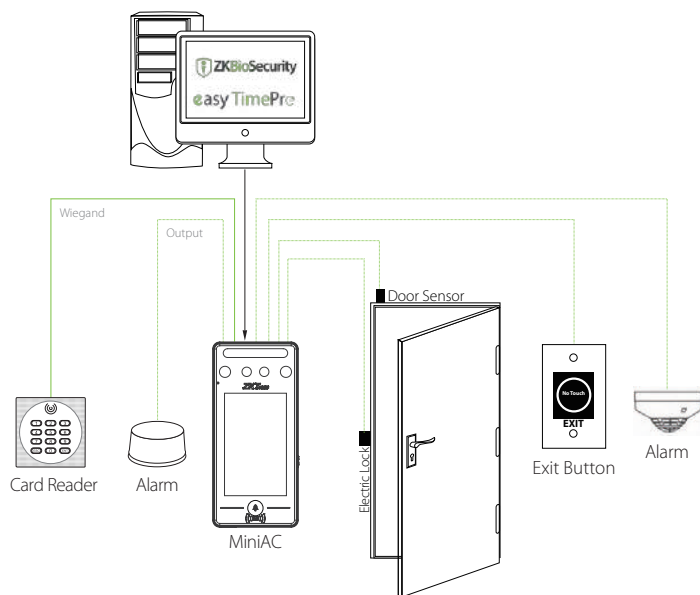

Specifications

Display	4" touch screen
Face Capacity	1,000
Palm Capacity	8,00
Card Capacity	1,000
Transactions	150,000
Operation System	Linux
Standard Functions	ID Card, ADMS, T9 Input, DST, Camera, 9-digit User ID, Access Levels, Groups, Holidays, Anti-passback, Record Query, Tamper Switch Alarm, Multiple Verification Methods
Hardware	900MHz Dual Core CPU; 512MB RAM / 512MB ROM; 2MP Binocular Camera; Adjustable LED Supplement Lighting
Communication	TCP/IP, WiFi, Wiegand Input/Output, RS485
Access Control Interface	3rd-party Electric Lock, Door Sensor, Exit Button, Alarm Output, Auxiliary Input
Optional Function	RFID S50/S70 IC card (13.56MHz) 1k/4k
Facial Recognition Speed	≤1s
Biometrics Algorithms	ZKFace V5.8 & ZKPalm V12.0
Power Supply	12V 3A
Working Humidity	10% ~ 90%
Working Temperature	0°C ~ 45°C (32°F ~ 113°F)
Dimensions (W*H*D)	72.94 * 157.94 * 23 (mm)
Net Weight	260g
Supported Software	ZKBioSecurity, easy TimePro

Configuration