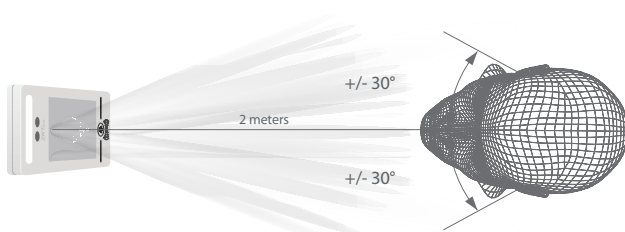

Touchless palm authentication method with a novel hand tracking technique allowing angle tolerance as wide as +/-60° in the roll axis and a recognition distance of 50cm.